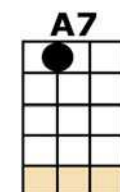

# HERE COMES THE SUN

Riff [Am7] [G] [Am7] [G] [A7]

A |-----0-----0-----0-----0-----0-----0-----

E |-----3-----3-----3-----3-----3-----2-----0-----

C |-----4-----2-----0-----2-----3-----2-----2-----

[G] HERE COMES THE SUN { DOO DOO DOO DOO }  
 [Cmaj7] HERE COMES THE [A7] SUN, AND I SAY  
 [G] IT'S ALL RIGHT  
 Riff over [Am7] [G] [Am7] [G] [A7]

[G] LITTLE DARLING, IT'S BEEN A  
 [Cmaj7] LONG COLD LONELY [D] WINTER  
 [G] LITTLE DARLING, IT FEELS LIKE  
 [Cmaj7] YEARS SINCE IT'S BEEN [D] HERE  
 [G] HERE COMES THE SUN { DOO DOO DOO DOO }  
 [Cmaj7] HERE COMES THE [A7] SUN, AND I SAY  
 [G] IT'S ALL RIGHT  
 Riff over [Am7] [G] [Am7] [G] [A7]