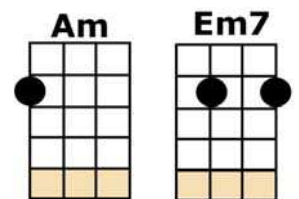

JOLLITY FARM

[G] THERE'S A [Em] FARM CALLED [G] MISE-[Em]-RY
 BUT [G] OF THAT [Em] WE'LL HAVE [D7] NONE
 BE-[D]-CAUSE WE [D7] KNOW OF [D] ONE
 THAT'S [D7] ALWAYS [D] LOTS OF [G] FUN { HA HA!}
 AND [G] THIS ONE'S [Em] NAME IS [G] JOLLI-[Em]-TY;
 BEL-[G]-IEVE ME, [Em] FOLKS, IT'S [D] GREAT
 FOR [A7] EVERY-[A]-THING SINGS [A7] OUT TO [A] US
 AS [A7] WE GO [A] THROUGH [A7] THE [D] GATE ...

[G] ALL THE LITTLE PIGS THEY GRUNT AND HOWL
 THE [D7] CATS MEE-OW, THE [G] DOGS BOW-WOW
 [C] EVERY-[Am/ C]-BODY [G] MAKES A [E7] ROW
 [Am] DOWN ON [D7] JOLLITY [G] FARM

[G] ALL THE LITTLE PIGS THEY GRUNT AND HOWL
 { GRUNT, HOWL, GRUNT, HOWL }
 THE [D7] CATS MEE-OW { MEE-OW, MEE-OW }
 THE [G] DOGS BOW-WOW { RUFF, RUFF, RUFF, RUFF }
 [C] EVERY-[Am/ C]-BODY [G] MAKES A [E7] ROW
 [Am] DOWN ON [D7] JOLLITY [G] FARM

[C] REGULAR AS HABIT THE [G] COCKS BEGIN TO CROW
 { COCK-A-DOODLE-DOO! }
 [C] AND THE OLD BUCK RABBIT, SINGS:
 [G/] { "STUFF IT UP YOUR JUMPER, VOH-DOH-DE-OH!" }

[G] ALL THE LITTLE DUCKS GO "QUACK QUACK QUACK"
 duck call: { QUACK QUACK QUACK }
 THE [D7] COWS ALL MOO kazoo (high): { MOOO! }
 THE [G] BULL DOES, TOO kazoo (low): { MOOOOOOO! }
 [C] EVERY-[Am/ C]-ONE SAYS [G] "HOW DO YOU [E7] DO"
 [Am] DOWN ON [D7] JOLLITY [G] FARM

~~KAZOO: [G] ALL THE LITTLE PIGS THEY GRUNT AND HOWL~~
~~THE [D7] CATS MEE-OW, THE [G] DOGS BOW-WOW~~
~~[C] EVERY-[Am/ C]-BODY [G] MAKES A [E7] ROW~~
~~[Am] DOWN ON [D7] JOLLITY [G] FARM~~

'THE ARCHERS TUNE':