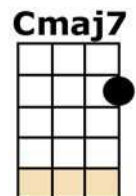

LOVE ME DO

KAZOO:

[G] LAA LAA [C] LA LA LA-LAA-LA
[G] LA-LA-LA [C] LA-LA-LA [G] LA LA LALALALA
[G] LAA LAA [C] LA LA LAA ...
[G] LA LAA LA LA LA [C] LAA [G] LA

VERSE:

[G] LOVE, LOVE ME [C] DO
YOU [G] KNOW I LOVE [C] YOU
I'LL [G] ALWAYS BE [C] TRUE
SO [C] PLEE-EE-EE-EASE ... [STOP]
LOVE ME [G] DO [C] WHOA, [G] LOVE ME DO [C]

REPEAT VERSE

BRIDGE:

[C/] [Cmaj7/] [C7/] [D] SOMEONE TO LOVE
[C] SOMEBODY [G] NEW
[D] SOMEONE TO LOVE
[C] SOMEONE LIKE [G] YOU

REPEAT VERSE

REPEAT BRIDGE AS KAZOO INSTRUMENTAL

REPEAT VERSE

YEAH, [G] LOVE ME DO
[C] WHOA, OH, [G] LOVE ME DO [G/][G/]