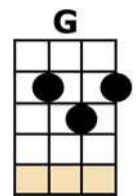

LOVE ME DO

KAZOO:

[G] LAA LAA [C] LA LA LA-LAA-LA
[G] LA-LA-LA [C] LA-LA-LA [G] LA LA LALALALA
[G] LAA LAA [C] LA LA LAA ...
[G] LA LAA LA LA LA [C] LAA [G] LA

VERSE:

[G] LOVE, LOVE ME [C] DO
YOU [G] KNOW I LOVE [C] YOU
I'LL [G] ALWAYS BE [C] TRUE
SO [C] PLEE-EE-EE-EASE ... [STOP]
LOVE ME [G] DO [C] WHOA, [G] LOVE ME DO [C]

REPEAT VERSE

BRIDGE:

[C/] [Cmaj7/] [C7/] [D] SOMEONE TO LOVE
[C] SOMEBODY [G] NEW
[D] SOMEONE TO LOVE
[C] SOMEONE LIKE [G] YOU

REPEAT VERSE

REPEAT BRIDGE AS KAZOO INSTRUMENTAL

REPEAT VERSE

YEAH, [G] LOVE ME DO
[C] WHOA, OH, [G] LOVE ME DO [G/][G/]