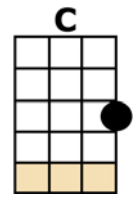

LOVE ME DO

KAZOO:

[G] LAA LAA [C] LA LA LA-LAA-LA
[G] LA-LA-LA [C] LA-LA-LA [G] LA LA LALALALA
[G] LAA LAA [C] LA LA LAA ...
[G] LA LAA LA LA LA [C] LAA [G] LA

VERSE:

[G] LOVE, LOVE ME [C] DO
YOU [G] KNOW I LOVE [C] YOU
I'LL [G] ALWAYS BE [C] TRUE
SO [C] PLEE-EE-EE-EASE ... [STOP]
LOVE ME [G] DO [C] WHOA, [G] LOVE ME DO [C]

REPEAT VERSE

BRIDGE:

[C/] [Cmaj7/] [C7/] [D] SOMEONE TO LOVE
[C] SOMEBODY [G] NEW
[D] SOMEONE TO LOVE
[C] SOMEONE LIKE [G] YOU

REPEAT VERSE

REPEAT BRIDGE AS KAZOO INSTRUMENTAL

REPEAT VERSE

YEAH, [G] LOVE ME DO
[C] WHOA, OH, [G] LOVE ME DO [G/][G/]