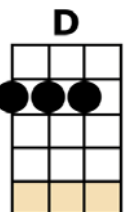

LOVE ME DO

KAZOO:

[G] LAA LAA [C] LA LA LA-LAA-LA
[G] LA-LA-LA [C] LA-LA-LA [G] LA LA LALALALA
[G] LAA LAA [C] LA LA LAA ...
[G] LA LAA LA LA LA [C] LAA [G] LA

VERSE:

[G] LOVE, LOVE ME [C] DO
YOU [G] KNOW I LOVE [C] YOU
I'LL [G] ALWAYS BE [C] TRUE
SO [C] PLEE-EE-EE-EASE ... [STOP]
LOVE ME [G] DO [C] WHOA, [G] LOVE ME DO [C]

REPEAT VERSE

BRIDGE:

[C/] [Cmaj7/] [C7/] [D] SOMEONE TO LOVE
[C] SOMEBODY [G] NEW
[D] SOMEONE TO LOVE
[C] SOMEONE LIKE [G] YOU

REPEAT VERSE

REPEAT BRIDGE AS KAZOO INSTRUMENTAL

REPEAT VERSE

YEAH, [G] LOVE ME DO
[C] WHOA, OH, [G] LOVE ME DO [G/][G/]