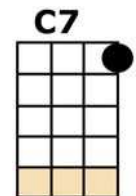

LOVE ME DO

KAZOO:

[G] LAA LAA [C] LA LA LA-LAA-LA
[G] LA-LA-LA [C] LA-LA-LA [G] LA LA LALALALA
[G] LAA LAA [C] LA LA LAA ...
[G] LA LAA LA LA LA [C] LAA [G] LA

VERSE:

[G] LOVE, LOVE ME [C] DO
YOU [G] KNOW I LOVE [C] YOU
I'LL [G] ALWAYS BE [C] TRUE
SO [C] PLEE-EE-EE-EASE ... [STOP]
LOVE ME [G] DO [C] WHOA, [G] LOVE ME DO [C]

REPEAT VERSE

BRIDGE:

[C/] [Cmaj7/] [C7/] [D] SOMEONE TO LOVE
[C] SOMEBODY [G] NEW
[D] SOMEONE TO LOVE
[C] SOMEONE LIKE [G] YOU

REPEAT VERSE

REPEAT BRIDGE AS KAZOO INSTRUMENTAL

REPEAT VERSE

YEAH, [G] LOVE ME DO
[C] WHOA, OH, [G] LOVE ME DO [G/][G/]