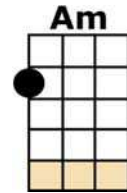

[G] ROCKIN' ROLLIN' [G7] RIDIN'
[C] OUT ALONG THE [G] BAY
[C] ALL BOUND FOR [G] MORNING-[Em]-TOWN
[D] MANY MILES A-[G]-WAY [D7]

[G] MAYBE IT IS [G7] RAINING
[C] WHERE OUR TRAIN WILL [G] RIDE
[C] ALL THE LITTLE [G] TRAVELLERS
ARE [Am] WARM AND SNUG IN-[D]-SIDE