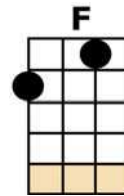

MEMORY

INTRO: [C] [Em7] [F] [C]

[C] THIS MAY NEVER START
[Em7] WE COULD FALL APART
[F] AND I'D BE YOUR MEMOR-[C]-Y
[C] LOST YOUR SENSE OF FEAR
[Em7] FEELINGS INSINCERE
[F] CAN I BE YOUR MEMOR-[C]-Y

CHORUS:

GET [C] BACK, BACK,
BACK TO WHERE WE [F] LASTED
JUST LIKE I IMA-[Am]-GINED,
I COULD NEVER [G] FEEL THIS WAY
GET [C] BACK, BACK,
BACK TO THE DIS-[F]-ASTER
MY HEART'S BEATING [Am] FASTER,
HOLDING ON TO [G] FEEL THE SAME

[C] THIS MAY NEVER START
[Em7] I'LL TEAR US APART
[F] AND I'LL BE YOUR ENEM-[C]-Y
[C] LOSING HALF A YEAR
[Em7] WAITING FOR YOU HERE
[F] I'D BE YOUR ANY-[C]-THING

CHORUS

[C] THIS MAY NEVER START
[Em7] TEARING OUT MY HEART
[F] CAN I BE YOUR MEMOR-[C]-Y
[C] LOST ALL SENSE OF FEAR
[Em7] FEELINGS DI SAPPEAR
[F] CAN I BE YOUR MEMOR-[C]-Y?

CHORUS

SINGLE STRUMS:

[C/] THIS MAY NEVER START
[Em7/] WE COULD FALL APART
[F/] AND I'D BE YOUR MEMOR-[C/]-Y
[C/] LOST YOUR SENSE OF FEAR
[Em7/] FEELINGS INSINCERE
[F/] CAN I BE YOUR MEMOR-[C/]-Y

NORMAL STRUMS