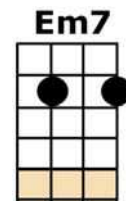

MEMORY

INTRO: [C] [Em7] [F] [C]

[C] THIS MAY NEVER START
[Em7] WE COULD FALL APART
[F] AND I'D BE YOUR MEMOR-[C]-Y
[C] LOST YOUR SENSE OF FEAR
[Em7] FEELINGS INSINCERE
[F] CAN I BE YOUR MEMOR-[C]-Y

CHORUS:

GET [C] BACK, BACK,
BACK TO WHERE WE [F] LASTED
JUST LIKE I IMA-[Am]-GINED,
I COULD NEVER [G] FEEL THIS WAY
GET [C] BACK, BACK,
BACK TO THE DIS-[F]-ASTER
MY HEART'S BEATING [Am] FASTER,
HOLDING ON TO [G] FEEL THE SAME

[C] THIS MAY NEVER START
[Em7] I'LL TEAR US APART
[F] AND I'LL BE YOUR ENEM-[C]-Y
[C] LOSING HALF A YEAR
[Em7] WAITING FOR YOU HERE
[F] I'D BE YOUR ANY-[C]-THING

CHORUS

[C] THIS MAY NEVER START
[Em7] TEARING OUT MY HEART
[F] CAN I BE YOUR MEMOR-[C]-Y
[C] LOST ALL SENSE OF FEAR
[Em7] FEELINGS DI SAPPEAR
[F] CAN I BE YOUR MEMOR-[C]-Y?

CHORUS

SINGLE STRUMS:

[C/] THIS MAY NEVER START
[Em7/] WE COULD FALL APART
[F/] AND I'D BE YOUR MEMOR-[C/]-Y
[C/] LOST YOUR SENSE OF FEAR
[Em7/] FEELINGS INSINCERE
[F/] CAN I BE YOUR MEMOR-[C/]-Y

NORMAL STRUMS