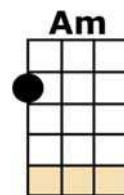

MEMORY

INTRO: [C] [Em7] [F] [C]

[C] THIS MAY NEVER START
[Em7] WE COULD FALL APART
[F] AND I'D BE YOUR MEMOR-[C]-Y
[C] LOST YOUR SENSE OF FEAR
[Em7] FEELINGS INSINCERE
[F] CAN I BE YOUR MEMOR-[C]-Y

CHORUS:

[C] THIS MAY NEVER START
[Em7] I'LL TEAR US APART
[F] AND I'LL BE YOUR ENEM-[C]-Y
[C] LOSING HALF A YEAR
[Em7] WAITING FOR YOU HERE
[F] I'D BE YOUR ANY-[C]-THING

CHORUS

[C] THIS MAY NEVER START
[Em7] TEARING OUT MY HEART
[F] CAN I BE YOUR MEMOR-[C]-Y
[C] LOST ALL SENSE OF FEAR
[Em7] FEELINGS DI SAPPEAR
[F] CAN I BE YOUR MEMOR-[C]-Y?