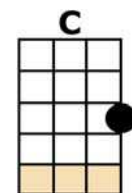

## RIPTIDE

[Am] [G] [C] (x2)

[Am] I WAS SCARED OF  
[G] DENTISTS AND THE [C] DARK,  
[Am] I WAS SCARED OF [G] PRETTY GIRLS AND  
[C] STARTING CONVERSATIONS,  
OH [Am] ALL MY [G] FRIENDS ARE TURNING [C] GREEN,  
YOU'RE THE [Am] MAGICIAN'S ASS-[G]-ISTANT  
IN THEIR [C] DREAMS.

### CHORUS

[Am] LADY, [G] RUNNING DOWN TO THE [C] RIPTIDE,  
[C] TAKEN AWAY TO THE [Am] DARK SIDE,  
[G] I WANNA BE YOUR [C] LEFT HAND MAN.  
I [Am] LOVE YOU [G] WHEN YOU'RE  
SINGING THAT [C] SONG AND,  
[C] I GOT A LUMP IN MY [Am] THROAT 'CAUSE  
[G] YOU'RE GONNA SING THE WORDS [C] WRONG

[Am] THERE'S THIS MOVIE  
[G] THAT I THINK YOU'LL [C] LIKE,  
THIS [Am] GUY DECIDES TO [G] QUIT HIS JOB AND  
[C] HEADS TO NEW YORK CITY,  
THIS [Am] COWBOY'S [G] RUNNING FROM HIM-[C]-SELF.  
AND [Am] SHE'S BEEN LIVING  
[G] ON THE HIGHEST [C] SHELF

**CHORUS x2 - { last 'C' chord is a SINGLE STRUM }**