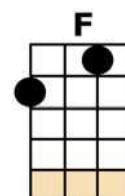

PRE-CHORUS & CHORUS

[Am] I JUST WANNA, I JUST WANNA [G] KNOW,
[C] IF YOU'RE GONNA, IF YOU'RE GONNA [F] STAY,
[Am] I JUST GOTTA, I JUST GOTTA [G] KNOW,
[C] I CAN'T HAVE IT, I CAN'T HAVE IT
[F/] ANY OTHER WAY
I [Am/] SWEAR SHE'S
[G/] DESTINED FOR THE [C/] SCREEN,
[Am/] CLOSEST THING TO [G/] MICHELLE PFEIFFER
[C/] THAT YOU'VE EVER SEEN, OH