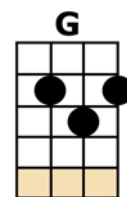

## RIPTIDE

[Am] [G] [C] (x2)

[Am] I WAS SCARED OF  
[G] DENTISTS AND THE [C] DARK,  
[Am] I WAS SCARED OF [G] PRETTY GIRLS AND  
[C] STARTING CONVERSATIONS,  
OH [Am] ALL MY [G] FRIENDS ARE TURNING [C] GREEN,  
YOU'RE THE [Am] MAGICIAN'S ASS-[G]-ISTANT  
IN THEIR [C] DREAMS.

### CHORUS

[Am] LADY, [G] RUNNING DOWN TO THE [C] RIPTIDE,  
[C] TAKEN AWAY TO THE [Am] DARK SIDE,  
[G] I WANNA BE YOUR [C] LEFT HAND MAN.  
I [Am] LOVE YOU [G] WHEN YOU'RE  
SINGING THAT [C] SONG AND,  
[C] I GOT A LUMP IN MY [Am] THROAT 'CAUSE  
[G] YOU'RE GONNA SING THE WORDS [C] WRONG

[Am] THERE'S THIS MOVIE  
[G] THAT I THINK YOU'LL [C] LIKE,  
THIS [Am] GUY DECIDES TO [G] QUIT HIS JOB AND  
[C] HEADS TO NEW YORK CITY,  
THIS [Am] COWBOY'S [G] RUNNING FROM HIM-[C]-SELF.  
AND [Am] SHE'S BEEN LIVING  
[G] ON THE HIGHEST [C] SHELF

**CHORUS x2 - { last 'C' chord is a SINGLE STRUM }**