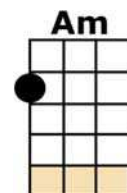

## RIPTIDE

[Am] [G] [C] (x2)

[Am] I WAS SCARED OF  
[G] DENTISTS AND THE [C] DARK,  
[Am] I WAS SCARED OF [G] PRETTY GIRLS AND  
[C] STARTING CONVERSATIONS,  
OH [Am] ALL MY [G] FRIENDS ARE TURNING [C] GREEN,  
YOU'RE THE [Am] MAGICIAN'S ASS-[G]-ISTANT  
IN THEIR [C] DREAMS.

### CHORUS

[Am] LADY, [G] RUNNING DOWN TO THE [C] RIPTIDE,  
[C] TAKEN AWAY TO THE [Am] DARK SIDE,  
[G] I WANNA BE YOUR [C] LEFT HAND MAN.  
I [Am] LOVE YOU [G] WHEN YOU'RE  
SINGING THAT [C] SONG AND,  
[C] I GOT A LUMP IN MY [Am] THROAT 'CAUSE  
[G] YOU'RE GONNA SING THE WORDS [C] WRONG