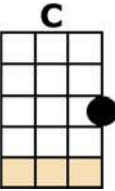

# ONCE BITTEN TWICE SHY

[A//][D//] [A//][D//] [A//][D//] [A//][D//] "ALLO!"  
[A//][D//] [A//][D//] [A//][D//] [A//][D//]

[A] WELL THE [D] TIMES A-GETTIN' HARD  
FOR YOU LITTLE GIRL

I'M A [A] HUMMING AND A STRUMMING  
ALL [E7] OVER GOD'S WORLD

[D] YOU CAN'T REMEMBER WHEN YOU GOT YOUR LAST MEAL  
[A] AND YOU DON'T KNOW JUST HOW A [E7] WOMAN FEELS

[C] YOU DIDN'T KNOW WHAT ROCK 'N' ROLL WAS

[F] UNTIL YOU MET A DRUMMER ON A GREYHOUND BUS

[C] I GOT THERE IN THE NICK OF TIME

[F] BEFORE HE GOT HIS HANDS ACROSS YOUR STATE L-I-I-[D]-INE

[D] WELL IN THE MIDDLE OF THE NIGHT ON THE OPEN ROAD  
AND THE [A] HEATER DON'T WORK AND IT'S [E7] OH SO COLD

[D] YOU'RE GETTIN' TIRED BABY LOOKIN' KINDA BEAT

THE [A] MUSIC OFF THE STREET WILL [E7] DRIVE YOU OFF YOUR FEET

[C] YOU DIDN'T KNOW HOW ROCK AND ROLL LOOKED

[F] UNTIL YOU CAUGHT YOUR SISTER WITH A GUY FROM THE GROUP

[C] HALF WAY HOME IN THE PARKING LOT